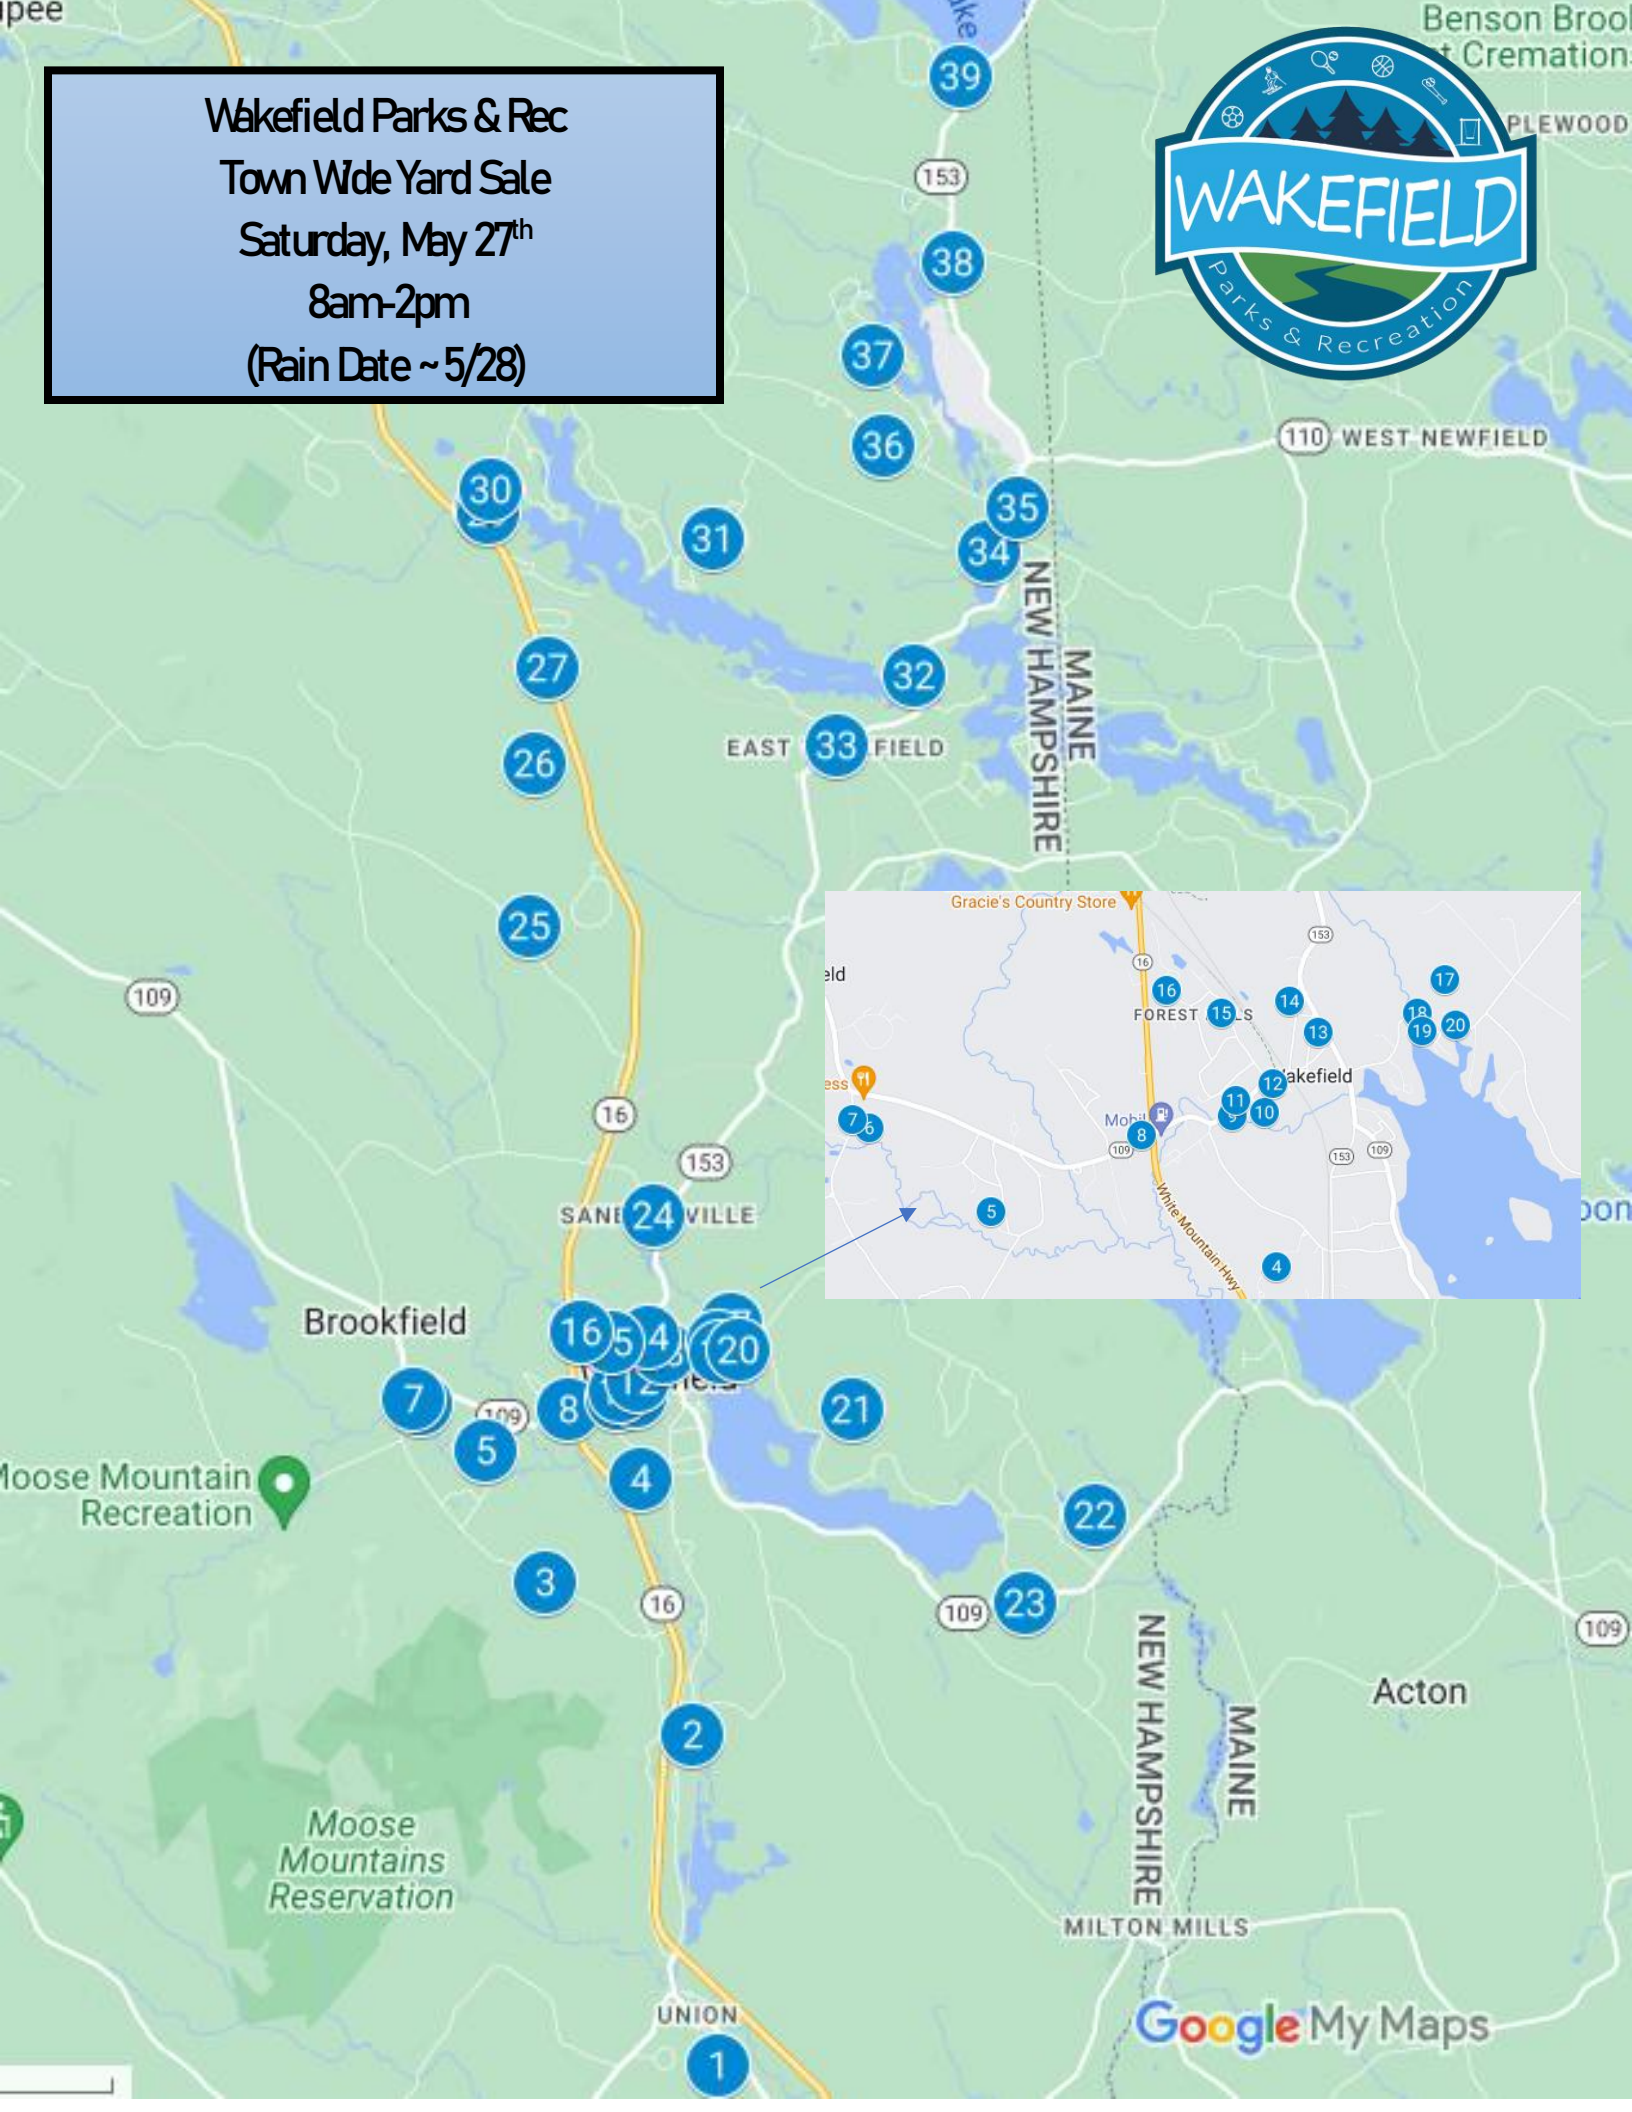

Wakefield Parks & Rec  
Town Wide Yard Sale  
Saturday, May 27<sup>th</sup>  
8am-2pm  
(Rain Date ~ 5/28)

## Wakefield Parks & Rec

### Town Wide Yard Sale

Saturday, May 27<sup>th</sup>

8am-2pm

(Rain Date ~ 5/28)

1. 75 Pigeon Hill Rd
2. 189 Whippoorwill Rd
3. 118 Governors Rd
4. 95 Pine Wood Crossing
5. 5 Palmer Dr
6. 204 Wentworth Rd
7. 320 Governors Rd
8. 24 Wentworth Rd
9. 251 Meadow St
10. 47 Summer St
11. 224 Meadow St
12. 143 Meadow St
13. 80 School St
14. 127 High St
15. 149 Forest St
16. 33 Shady Ln
17. 223 Witchtrot Rd
18. 191 Witchtrot Rd
19. 222 Witchtrot Rd
20. 269 Witchtrot Rd
21. 118 Lovell Heights Rd
22. 1991 Lovell Lake Rd
23. 1622 Lovell Lake Rd
24. 2689 Wakefield Rd
25. 122 Stoneham Rd
26. 116 Deer Ridge Rd
27. 4543 White Mountain Hwy
28. 26 Kerry Dr
29. 34 Kerry Dr
30. 122 Pine River Pond Rd
31. 41 Thomas Dr
32. Olde Pine Road
33. 1951 Province Lake Rd
34. 15 Eliot Dr
35. 3229 Province Lake Rd
36. 561 Ballard's Ridge Rd
37. 181 Gold Coast Dr
38. 4172 Province Lake Rd
39. 4869 Province Lake Rd

**Also available on google maps!**

[www.wakefieldrec.com](http://www.wakefieldrec.com) -or- find us on Facebook!